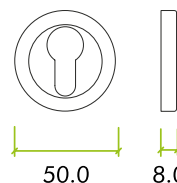

ZPZ001-ETB

ZPZ001-TRG

SPECIFICATION

- Euro profile escutcheon
- 50mm x 8mm screw on zinc rose
- Fixing screws supplied

SUITABILITY

TECHNICAL

STANDARDS

CODE	DESCRIPTION	ADDITIONAL INFO.	FINISH
ZPZ001CP	Euro profile escutcheon	Zinc base material	Polished Chrome
ZPZ001SC	Euro profile escutcheon	Zinc base material	Satin Chrome
ZPZ001FB	Euro profile escutcheon	Zinc base material	Florentine Bronze
ZPZ001SN	Euro profile escutcheon	Zinc base material	Satin Nickel
ZPZ001PN	Euro profile escutcheon	Zinc base material	Polished Nickel
ZPZ001-OMB	Euro profile escutcheon	Zinc base material	Oscuro Matt Black
ZPZ001-ETB	Euro profile escutcheon	Zinc base material	Etna Bronze
ZPZ001-FSB	Euro profile escutcheon	Zinc base material	Favo Satin Brass
ZPZ001-TRG	Euro profile escutcheon	Zinc base material	Tuscan Rose Gold