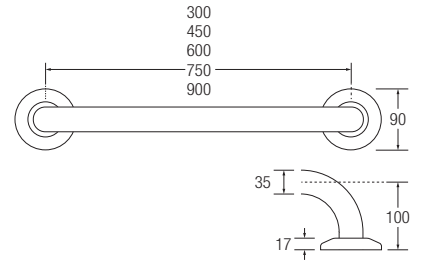

Mild Steel and Stainless Steel Straight Grab Rails

35mm Mild Steel Stainless Steel

Concealed Fix

- Mild Steel for use in dry areas. Stainless Steel for use in wet or damp areas.
- Available in polyester coated, chrome plated, mirror polished and sateen polished finishes. Please specify the RAL colour you require when ordering colours.
- Fixing holes to fit size 8 screws. (Fixings not supplied)

35mm Straight Grab Rail

			White	Blue RAL 5011	RAL Colour	Chrome Plate	Mirror Polish	Sateen Polish
35mm	MS	300mm	21800C	21801C	21805C	21400C	NA	NA
35mm	MS	450mm	21900C	21901C	21905C	21500C	NA	NA
35mm	MS	600mm	22000C	22001C	22005C	21600C	NA	NA
35mm	MS	750mm	22100C	22101C	22102C	21700C	NA	NA
35mm	MS	900mm	22110C	22111C	22112C	21750C	NA	NA
35mm	SS	300mm	30700C	31260C	31270C	NA	29500C	30050C
35mm	SS	450mm	30800C	31261C	31271C	NA	29600C	30055C
35mm	SS	600mm	31000C	31262C	31272C	NA	29800C	30060C
35mm	SS	750mm	31100C	31263C	31273C	NA	29900C	30065C
35mm	SS	900mm	31200C	31264C	31274C	NA	30000C	30070C