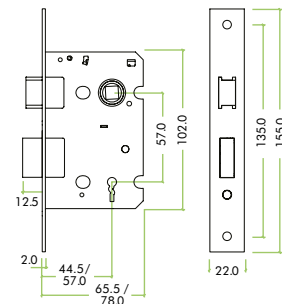

SUITABILITY

STANDARDS

TECHNICAL