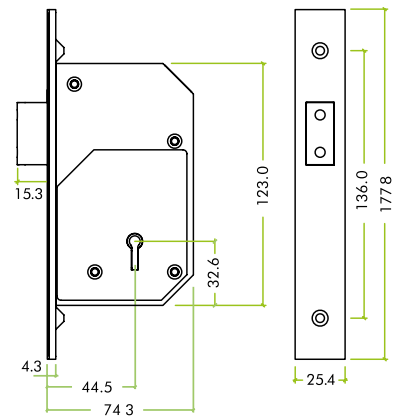

ZCRD73

5 lever Chubb retro-fit dead lock

TECHNICAL SPECIFICATION

PRODUCT FEATURES

- Solid brass deadbolt with hardened steel pins
- Retro-fit replacement lock
- Hardened steel anti-drill plates on each side
- Supplied with 33mm diameter escutcheons, fixings and 2 x brass keys

FINISHES

- Satin Stainless (SS)

TECHNICAL

CODE	DESCRIPTION	FINISH
ZCRD73SS	5 lever Chubb retro fit dead lock	Satin Stainless
	<p>For more information please contact us today: ERA Home Security T/A Zoo Hardware, Unit B, Dukes Drive, Kingmoor Park North, Carlisle, Cumbria CA6 4SH</p> <p>Call: 01228 672900 Fax: 01228 672928 Email: sales@zoo-hardware.co.uk Web: www.zoohardware.co.uk</p>	