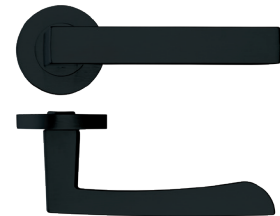

TECHNICAL SPECIFICATION SHEET

ROSSOMANIGLIE
ELEGANZA CON STILE

RM050

RM050CP

RM050SC

RM050OMB

CODE	FINISH
RM050CP	Polished Chrome
RM050SC	Satin Chrome
RM050OMB	Oscura Matt Balck

SPECIFICATION

- Zinc base material
- 50mm x 8mm round sprung rose
- 4 point fixing inner rose
- Screw on rose cover
- Supplied with bolt through & wood screw fixings
- Suitable for 35-54mm doors
- Grub screw on underside of lever

SUITABILITY

STANDARDS

TECHNICAL

CODE	DESCRIPTION	ADDITIONAL INFO.
RM050CP	Mensa lever on round rose	Sprung rose
RM050SC	Mensa lever on round rose	Sprung rose
RM050OMB	Mensa lever on round rose	Sprung rose