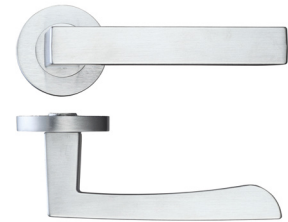

TECHNICAL SPECIFICATION SHEET

ROSSOMANIGLIE
ELEGANZA CON STILE

RM050

RM050CP

RM050SC

RM050OMB

CODE	FINISH
RM050CP	Polished Chrome
RM050SC	Satin Chrome
RM050OMB	Oscura Matt Balck

SPECIFICATION

- Zinc base material
- 50mm x 8mm round sprung rose
- 4 point fixing inner rose
- Screw on rose cover
- Supplied with bolt through & wood screw fixings
- Suitable for 35-54mm doors
- Grub screw on underside of lever

SUITABILITY

STANDARDS

TECHNICAL

CODE	DESCRIPTION	ADDITIONAL INFO.
RM050CP	Mensa lever on round rose	Sprung rose
RM050SC	Mensa lever on round rose	Sprung rose
RM050OMB	Mensa lever on round rose	Sprung rose