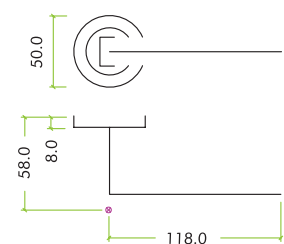

- Zinc base material
- 50mm x 8mm round sprung rose
- 4 point fixing inner rose
- Screw on rose cover
- Supplied with bolt through & wood screw fixings
- Suitable for 35-54mm doors
- Grub screw on underside of lever

SUITABILITY

STANDARDS

TECHNICAL

CODE	DESCRIPTION	ADDITIONAL INFO.
RM050CP	Mensa lever on round rose	Sprung rose
RM050SC	Mensa lever on round rose	Sprung rose
RM050OMB	Mensa lever on round rose	Sprung rose