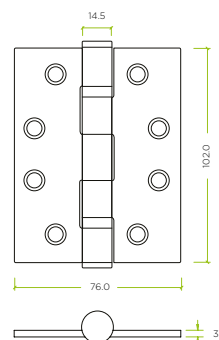

ZHSS243 SERIES

Grade 13 Ball Bearing Hinge

TECHNICAL SPECIFICATION

PRODUCT FEATURES

- **Dimensions:** 102 x 76 x 3mm
- **Material:** Grade 201 stainless steel
- Template drilled
- **Performance Testing:** Successfully tested in accordance with the requirements of BS EN 1935:2002

4	7	6	1	1	4	0	13

FIRE TESTING

- Successfully fire tested in accordance with the requirements of BS EN 1634-1, suitable for use on timber fire doors upto 120 minutes and steel fire doors upto 240 minutes

CERTIFICATION

- CE marked (Certificate AC5003)
- UKCA marked (Certificate AC7884)
- CERTIFIRE approved (Certificate CF849)

2812-CPR-AC5003

1121-CPR-UK-AC7884

CORNER OPTIONS

- Square

TECHNICAL

CODE	DESCRIPTION	FINISH
ZHSS243S	Grade 13 Ball Bearing Hinge - 102 x 76 x 3mm	Satin Stainless
ZHSS243P	Grade 13 Ball Bearing Hinge - 102 x 76 x 3mm	Polished Stainless Steel
ZHSS243PVD	Grade 13 Ball Bearing Hinge - 102 x 76 x 3mm	PVD Gold
ZHSS243PCB	Grade 13 Ball Bearing Hinge - 102 x 76 x 3mm	Powder Coated Black
ZHSS243PCW	Grade 13 Ball Bearing Hinge - 102 x 76 x 3mm	Powder Coated White
ZHSS243-PVDBZ	Grade 13 Ball Bearing Hinge - 102 x 76 x 3mm	PVD Bronze
ZHSS243-PVDSB	Grade 13 Ball Bearing Hinge - 102 x 76 x 3mm	PVD Satin Brass
ZHSS243-TRG	Grade 13 Ball Bearing Hinge - 102 x 76 x 3mm	Tuscan Rose Gold
ZHSS243-ETB	Grade 13 Ball Bearing Hinge - 102 x 76 x 3mm	Etna Bronze
ZHSS243-MB	Grade 13 Ball Bearing Hinge - 102 x 76 x 3mm	Matt Black

For more information please contact us today:

ERA Home Security T/A Zoo Hardware,
Unit B, Dukes Drive, Kingmoor Park North,
Carlisle, Cumbria CA6 4SH

Call: 01228 672900

Fax: 01228 672928

Email: sales@zoo-hardware.co.uk

Web: www.zoohardware.co.uk

FM 668401

EMS 668402