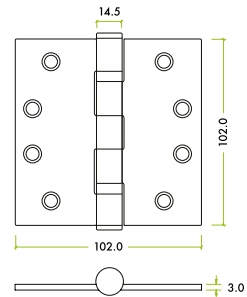

ZHSS244

ZHSS244PVD

ZHSS244SS

ZHSS244PS

ZHSS244PVD

SPECIFICATION

- Dimensions : 102 x 76 x 3mm
- CE Grade 13 tested : BS EN 1935
- Grade 201 stainless steel
- Fire tested suitable for 30 & 60 minute timber doors

4	7	6	1	1	4	0	13

BS EN 1935 : 2002 Grade 13

SUITABILITY

STANDARDS

2812-CPR-AC5003

TECHNICAL

CODE	DESCRIPTION	FINISH
ZHSS243S	Grade 13 Ball Bearing Hinge	Satin Stainless
ZHSS243P	Grade 13 Ball Bearing Hinge	Polished Chrome
ZHSS243PVD	Grade 13 Ball Bearing Hinge	PVD Gold
ZHSS243PCB	Grade 13 Ball Bearing Hinge	Powder Coat Black
ZHSS243-PVDBZ	Grade 13 Ball Bearing Hinge	PVD Bronze
ZHSS243-PVDSB	Grade 13 Ball Bearing Hinge	PVD Satin Brass
ZHSS243-PCW	Grade 13 Ball Bearing Hinge	Powder Coat White