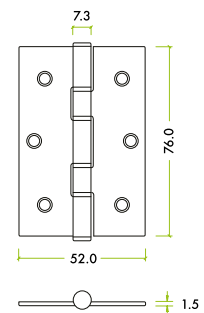

### SPECIFICATION

- Dimensions : 76 x 52 x 1.5mm
- Grade 201 stainless steel
- Knuckle diameter 6.3mm

### TECHNICAL

CODE	DESCRIPTION	FINISH
ZHSS352S	Slim knuckle bearing hinge	Satin Stainless
ZHSS352P	Slim knuckle bearing hinge	Polished Stainless
ZHSS352PVD	Slim knuckle bearing hinge	PVD Brass
ZHSS352PVDPN	Slim knuckle bearing hinge	PVD Polished Nickel
ZHSS352PVDSN	Slim knuckle bearing hinge	PVD Satin Nickel