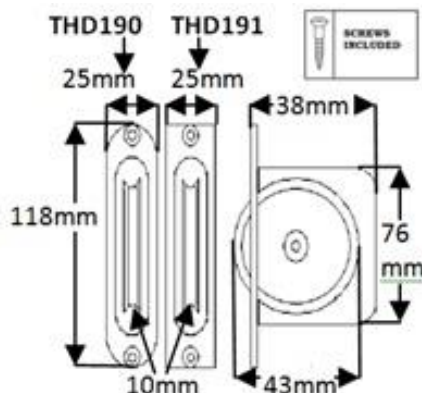

Sash Pulleys

Traditional

Hardware

DIRECT

THD191 1 3/4" Brass Wheel Pulley With a Standard Square Faceplate

Finishes Available

Specification

Case Material : Galvanised Steel
Faceplate Material : Brass Plate
Weight : 160 grams inc screws
Size of Plate : 118mm x 25mm
Depth of Product : 34mm
Sold as : Each
With Screws : 2 no. 1" x 8 E.B. Steel Flat Head, Countersunk, Pozi, Wood Screws
Inner Box Quantity : 10
Outer Box Quantity : 100

Part No.

THD191/SB
THD191/PB
THD191/CP
THD191/SCP
THD191/SNP
THD191/AB
THD191/BRO

Description

1 3/4" Brass Wheel Axle Sash Pulley with a Square Face Plate
1 3/4" Brass Wheel Axle Sash Pulley with a Square Face Plate
1 3/4" Brass Wheel Axle Sash Pulley with a Square Face Plate
1 3/4" Brass Wheel Axle Sash Pulley with a Square Face Plate
1 3/4" Brass Wheel Axle Sash Pulley with a Square Face Plate
1 3/4" Brass Wheel Axle Sash Pulley with a Square Face Plate
1 3/4" Brass Wheel Axle Sash Pulley with a Square Face Plate
1 3/4" Brass Wheel Axle Sash Pulley with a Square Face Plate