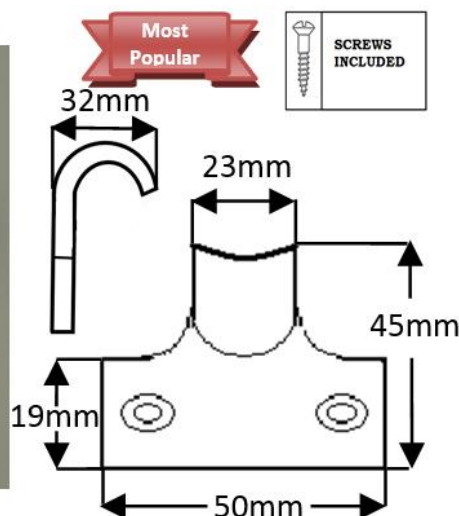

### Specification

Material : Cast Brass  
 Weight : 44 grams inc screws  
 Size of Plate : 50mm x 45mm  
 Height of Product : 35mm  
 Sold as : Each  
 With Screws : 2 no. 3/4" x 4 E.B. Steel  
 Raised Countersunk Slotted W/S  
 Inner Box Quantity : 25  
 Outer Box Quantity : 250