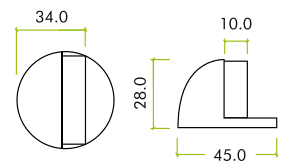

SUITABILITY

STANDARDS

TECHNICAL