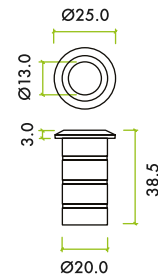

ZAS14-TRG

ZAS14-ETB

SPECIFICATION

- 25mm dia. head
- 20mm dia. base
- 38.5mm depth
- Material: Stainless steel
- For use with flush bolts
- For use with concrete

SUITABILITY

TECHNICAL

CODE	DESCRIPTION	FINISH
ZAS14SS	Dust excluding socket for concrete	Satin Stainless
ZAS14PVDBLK	Dust excluding socket for concrete	PVD Black
ZAS14-PCB	Dust excluding socket for concrete	Powder Coat Black
ZAS14-PCW	Dust excluding socket for concrete	Powder Coat White
ZAS14-PVDGH	Dust excluding socket for concrete	PVD Graphite
ZAS14-PVDSB	Dust excluding socket for concrete	PVD Satin Brass
ZAS14-PVDBZ	Dust excluding socket for concrete	PVD Bronze
ZAS14-TRG	Dust excluding socket for concrete	Tuscan Rose Gold
ZAS14-ETB	Dust excluding socket for concrete	Etna Bronze