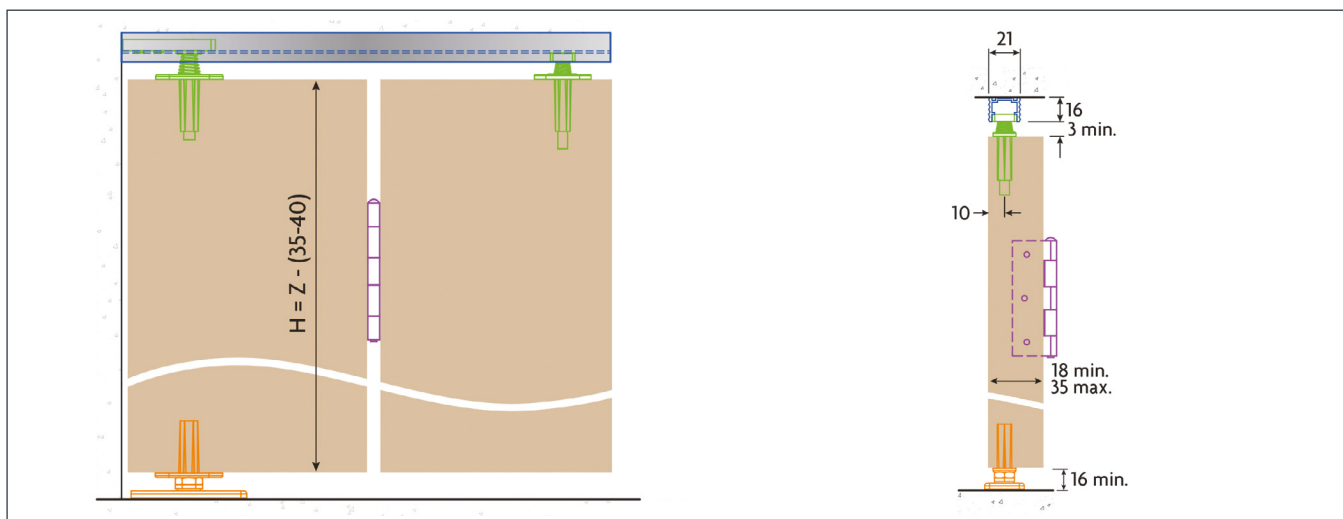

BIFOLD

For folding wardrobe and cupboard doors weighing up to 14kg

The Bifold range of folding door hardware offers a stable, silent and smooth-opening folding system for cupboard and wardrobe doors that can complement any room. Designed for wooden and wood framed doors, the Bifold system can support a maximum door weight of 14kg and door thickness of between 18-35mm. A range of kits are available to cater for a maximum opening width of 2134mm. A fittings kit is available for when an additional door is required.

Product Information

Kit Order Code	No. of Doors*	Track Length	Max. Door Height	Max. Door Width	Door Thickness Range	Max. Door Weight
B10/2	2	1067mm	2400mm	530mm	18 - 35mm	14kg
B15/4	4 (2+2)	1524mm	2400mm	530mm	18 - 35mm	14kg
B20/4	4 (2+2)	2134mm	2400mm	530mm	18 - 35mm	14kg
B25/4	4 (2+2)	3100mm	2400mm	530mm	18 - 35mm	14kg
BF2	Fittings kit for when an additional door is required					

*Door refers to number of individual panels e.g. picture shows 4 doors (2 + 2).

Kit Contents

Component	Short Code
Track (x 1)	310/****
Top Pivot Socket (x 1 for 2 doors; x 2 for 4 doors)	311
Bottom Pivot (x1 for 2 doors; x 2 for 4 doors)	312
Top Pivot (x 1 for 2 doors; x 2 for 4 doors)	313
Nylon Guide (x 1 for 2 doors; x 2 for 4 doors)	315
Hinges (x 3 for 2 doors; x 6 for 4 doors)	282S
Adjustable Bottom Pivot Assembly (x 1 for 2 doors; x 2 for 4 doors)	289B