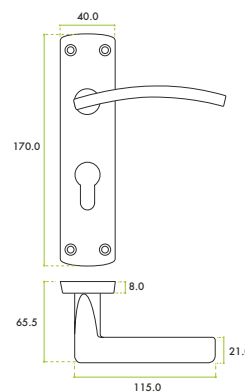

ZPA031EP

ZPA031EP-SC

ZPA031EP-CP

ZPA031EP-MB

| CODE | FINISH |
|-------------|-----------------|
| ZPA031EP-CP | Polished Chrome |
| ZPA031EP-SC | Satin Chrome |
| ZPA031EP-MB | Matt Black |

SPECIFICATION

- Full aluminium construction
- 40mm x 170mm backplate
- Face-fix backplate
- 47.5mm c/c (Euro)
- No plastic packaging

SUITABILITY

STANDARDS

TECHNICAL

| CODE | DESCRIPTION | ADDITIONAL INFO. |
|-------------|---------------------------|------------------------|
| ZPA031EP-CP | Toledo lever on backplate | Euro profile backplate |
| ZPA031EP-SC | Toledo lever on backplate | Euro profile backplate |
| ZPA031EP-MB | Toledo lever on backplate | Euro profile backplate |