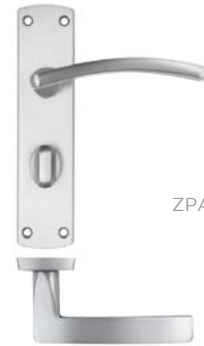

ZPA033

ZPA033-MB

ZPA033-CP

ZPA033-SC

CODE	FINISH
ZPA033-CP	Polished Chrome
ZPA033-SC	Satin Chrome
ZPA033-MB	Matt Black

SPECIFICATION

- Full aluminium construction
- 40mm x 170mm backplate
- Face-fix backplate
- 57mm c/c (Bathroom)
- No plastic packaging

SUITABILITY

STANDARDS

TECHNICAL

CODE	DESCRIPTION	ADDITIONAL INFO.
ZPA033-CP	Toledo lever on backplate	Bathroom backplate
ZPA033-SC	Toledo lever on backplate	Bathroom backplate
ZPA033-MB	Toledo lever on backplate	Bathroom backplate