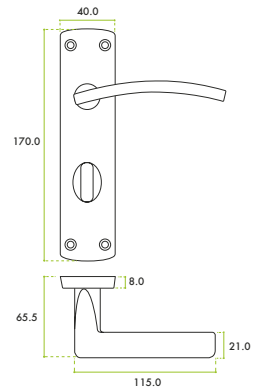

ZPA033

ZPA033-MB

ZPA033-CP

ZPA033-SC

CODE	FINISH
ZPA033-CP	Polished Chrome
ZPA033-SC	Satin Chrome
ZPA033-MB	Matt Black

SPECIFICATION

- Full aluminium construction
- 40mm x 170mm backplate
- Face-fix backplate
- 57mm c/c (Bathroom)
- No plastic packaging

SUITABILITY

STANDARDS

TECHNICAL

CODE	DESCRIPTION	ADDITIONAL INFO.
ZPA033-CP	Toledo lever on backplate	Bathroom backplate
ZPA033-SC	Toledo lever on backplate	Bathroom backplate
ZPA033-MB	Toledo lever on backplate	Bathroom backplate