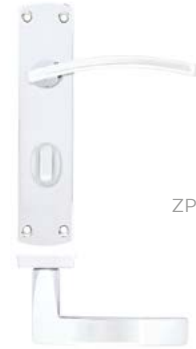

ZPA033

ZPA033-MB

ZPA033-CP

ZPA033-SC

CODE	FINISH
ZPA033-CP	Polished Chrome
ZPA033-SC	Satin Chrome
ZPA033-MB	Matt Black

SPECIFICATION

- Full aluminium construction
- 40mm x 170mm backplate
- Face-fix backplate
- 57mm c/c (Bathroom)
- No plastic packaging

SUITABILITY

STANDARDS

TECHNICAL

CODE	DESCRIPTION	ADDITIONAL INFO.
ZPA033-CP	Toledo lever on backplate	Bathroom backplate
ZPA033-SC	Toledo lever on backplate	Bathroom backplate
ZPA033-MB	Toledo lever on backplate	Bathroom backplate