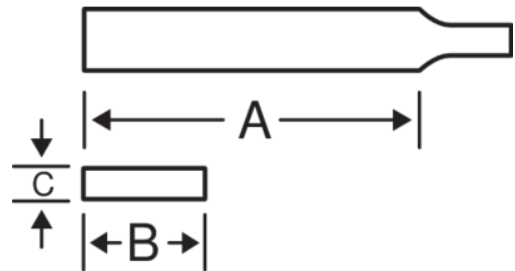

4-154

4-in-2 ERGO™ Homeowner's File Set with Two-Component Handle for Wood and Metal

PRODUCT DETAILS

- File handle developed according to the scientific ERGO™ process
- Maximum comfort with minimum effort thanks to an ergonomic design
- Comfortable Two-component handle giving an excellent grip
- Homeowners file set for both rough and fine filing of a variety of materials
- 2 files on display card
- 4 different surfaces in 2 files
- Double bastard cut: Rough sharpening of edges on spades, hoes, mower blades, axes, etc.
- Double second cut: Fine filing of metals, iron and plastics, etc.
- Single second cut: Fine sharpening of edges on above implements and on knives and scissors
- Rasp bastard cut: Rough filing of wood, plywood, soft plastics, etc.
- Type of cut: 1 = bastard, 2 = second

Follow the Fish!

PRODUCT ATTRIBUTES

Product	A	B	C		
4-154-08-2-2	200 mm	25 mm	4 mm	1 & 2	350 g