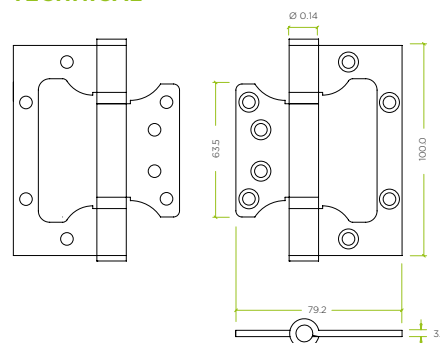

ZHSSFH-243S-PVDBZ

ZHSSFH-243S-ETB*

ZHSSFH-243S-PCW

ZHSSFH-243S-TRG*

TECHNICAL SPECIFICATION

PRODUCT FEATURES

- **Dimensions:** 100 x 79 x 3mm
- **Material:** Stainless Steel
- Requires no morticing into door or frame
- No intumescent needed for use on fire rated doors
- **Performance Testing:** Successfully tested in accordance with the requirements of BS EN1935: 2002, Grade 11

- UKCA Marked (Certificate AC7989)
- CE Marked (Certificate AC7991)

1121-CPR-UK-AD7989

2812-CPR-AD7991

CORNER OPTIONS

- Square

TECHNICAL

*Finishes available on request

CODE	DESCRIPTION	FINISH
ZHSSFH-243S	Flush / Interleaf Hinge Pair - CE/UKCA - Grade 11	Satin Stainless
ZHSSFH-243S-P	Flush / Interleaf Hinge Pair - CE/UKCA - Grade 11	Polished Stainless
ZHSSFH-243S-PCW	Flush / Interleaf Hinge Pair - CE/UKCA - Grade 11	Powder Coated White
ZHSSFH-243S-MB	Flush / Interleaf Hinge Pair - CE/UKCA - Grade 11	Matt Black
ZHSSFH-243S-PVDSB	Flush / Interleaf Hinge Pair - CE/UKCA - Grade 11	PVD Satin Brass
ZHSSFH-243S-PVDBZ	Flush / Interleaf Hinge Pair - CE/UKCA - Grade 11	PVD Bronze
ZHSSFH-243S-ETB*	Flush / Interleaf Hinge Pair - CE/UKCA - Grade 11	Etna Bronze
ZHSSFH-243S-PVD*	Flush / Interleaf Hinge Pair - CE/UKCA - Grade 11	Polished Brass PVD
ZHSSFH-243S-TRG*	Flush / Interleaf Hinge Pair - CE/UKCA - Grade 11	Tuscan Rose Gold